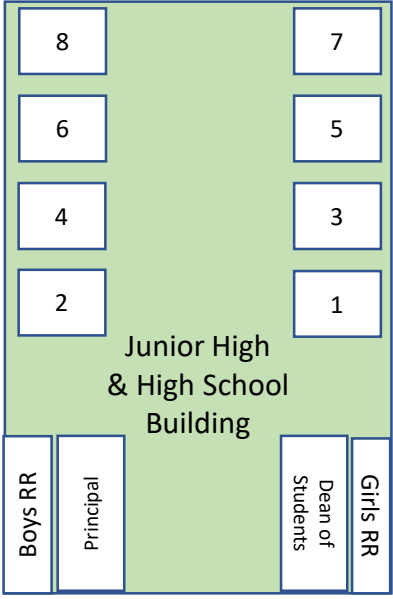

Greeland Avenue

Eagle's View Academy  
Traffic Map

Field

Hilltop  
Building  
Cafeteria

R  
a  
m  
o  
n  
a  
  
B  
o  
u  
l  
e  
v  
a  
r  
d

I  
n  
g  
r  
a  
m  
  
S  
t  
r  
e  
e  
t

Parking

Parking

Parking

No Parking in Thru Lane (Lane 3)

Playground

Parking

Parking

Awning

Courtyard

No Loading  
or Unloading  
Here